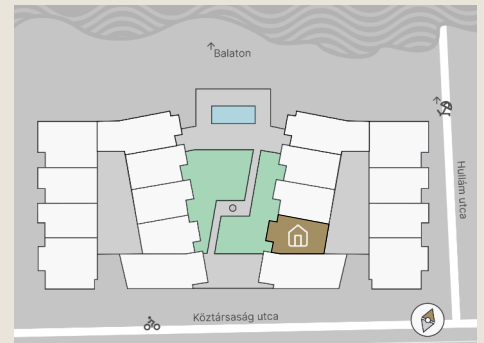

A.25

Apartment size: 49,18 m²
Terrace size: 17,73 m²

Entrance Hall	5,74 m ²
Living Room	21,57 m ²
Room I	11,12 m ²
Room II	-
Kitchen	4,82 m ²
Bathroom	4,54 m ²
WC	1,37 m ²
Storage	-

The property measurements are based on the permit plans and may change slightly during the finalization of the construction plans and execution process.

+36 20 44 77 615
www.lellewave.hu
ertekezes@lellewave.hu

LelleWave Residence is being built in Balatonlelle, **just 100 meters from the waterfront**, on the corner of Köztársaság and Hullám Street. The building is located only a 7-minute walk from the city center, putting all urban services within easy reach.