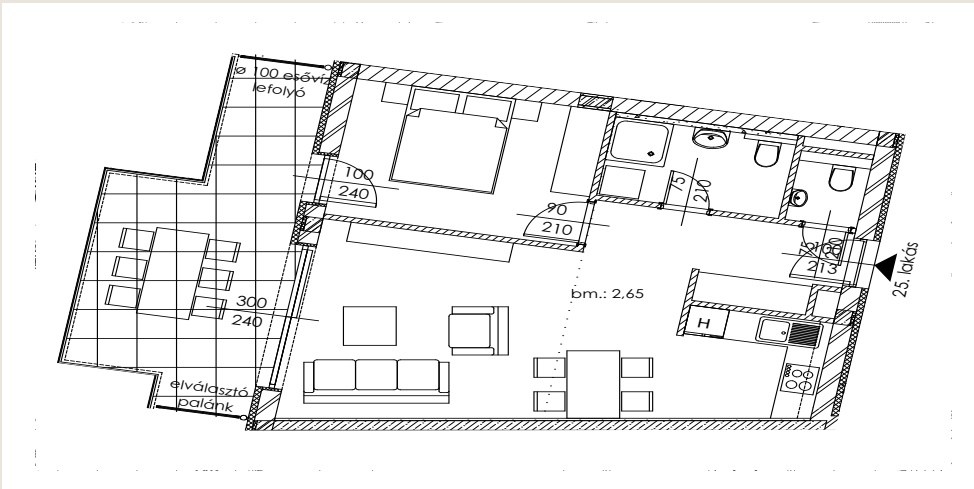

A.25

Apartment size: 49,18 m²
Terrace size: 17,73 m²

Entrance Hall	5,74 m ²
Living Room	21,57 m ²
Room I	11,12 m ²
Room II	-
Kitchen	4,82 m ²
Bathroom	4,54 m ²
WC	1,37 m ²
Storage	-

The property measurements are based on the permit plans and may change slightly during the finalization of the construction plans and execution process.